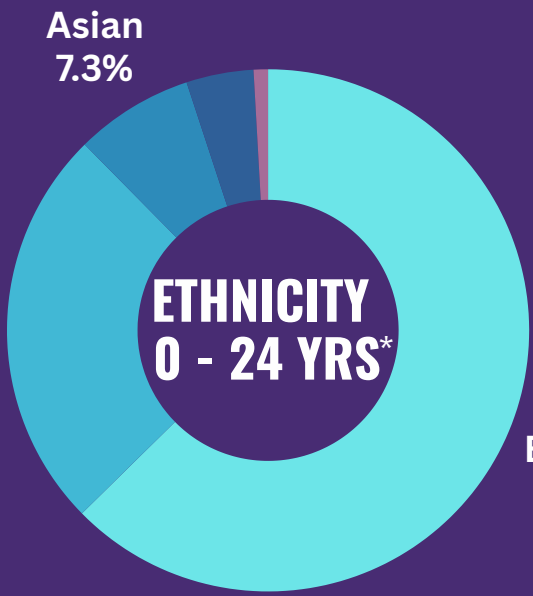

CHILDREN AND YOUNG PEOPLE

Western Bay of Plenty Demographics

13%

0 - 4 YEAR OLDS

186 pre-schoolers lived in the most socio-economically deprived areas in WBOP.

ACTUAL 2018 CENSUS DATA

1 IN 5 people in WBOP

ARE TAMARIKI 0-14

11%

5,928 of the Total Population in WBOP live in the most deprived areas (9 and 10).

TOTAL WBOP POPULATION

Census 2018

Actual 2018* **51,321**

Predicted 2023# **58,100**

ETHNICITY 0 - 24 YRS*

ACTUAL 2018 *

14,931

YOUNG PEOPLE

0 - 24 Years

PREDICTED 2023 #

15,240

www.communityinsights.org.nz

Reference: Child & Youth Wellbeing Dashboards
<https://www.communityinsights.org.nz/c-i-social-data/>

* 2018 Actual Census data
Predicted for 2023 based on 2018 Actual Census data